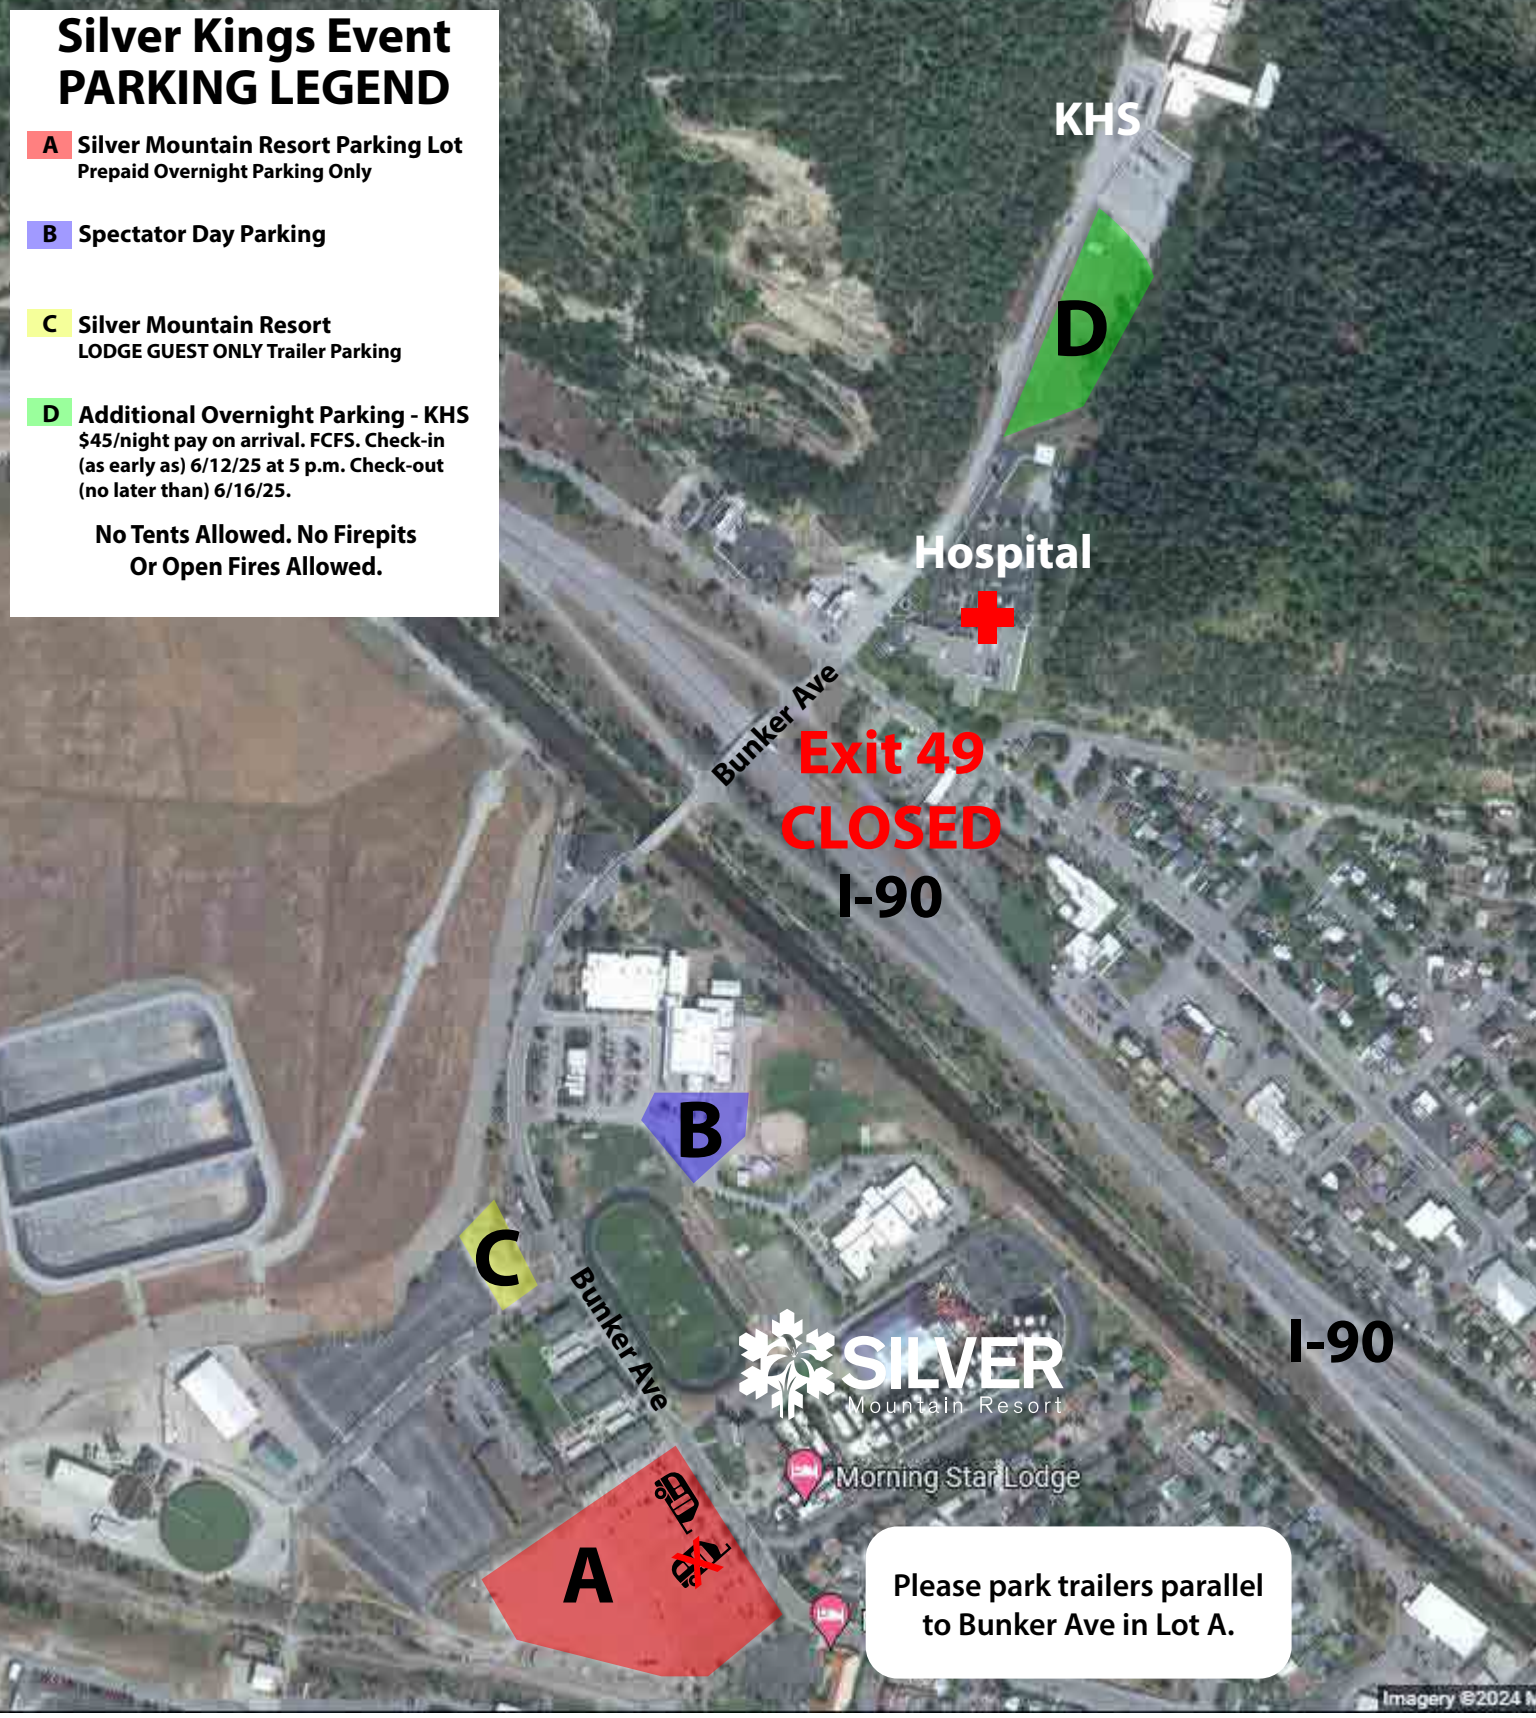

Silver Kings Event PARKING LEGEND

A Silver Mountain Resort Parking Lot
Prepaid Overnight Parking Only

B Spectator Day Parking

C Silver Mountain Resort
LODGE GUEST ONLY Trailer Parking

D Additional Overnight Parking - KHS
\$45/night pay on arrival. FCFS. Check-in
(as early as) 6/12/25 at 5 p.m. Check-out
(no later than) 6/16/25.

No Tents Allowed. No Firepits
Or Open Fires Allowed.

KHS

D

Hospital

Bunker Ave

Exit 49
CLOSED
I-90

B

C

Bunker Ave

 SILVER
Mountain Resort

Morning Star Lodge

I-90

A

Please park trailers parallel
to Bunker Ave in Lot A.